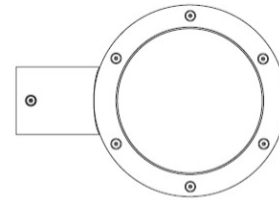

| 280mm (11") |

| 200mm (7 7/8") |