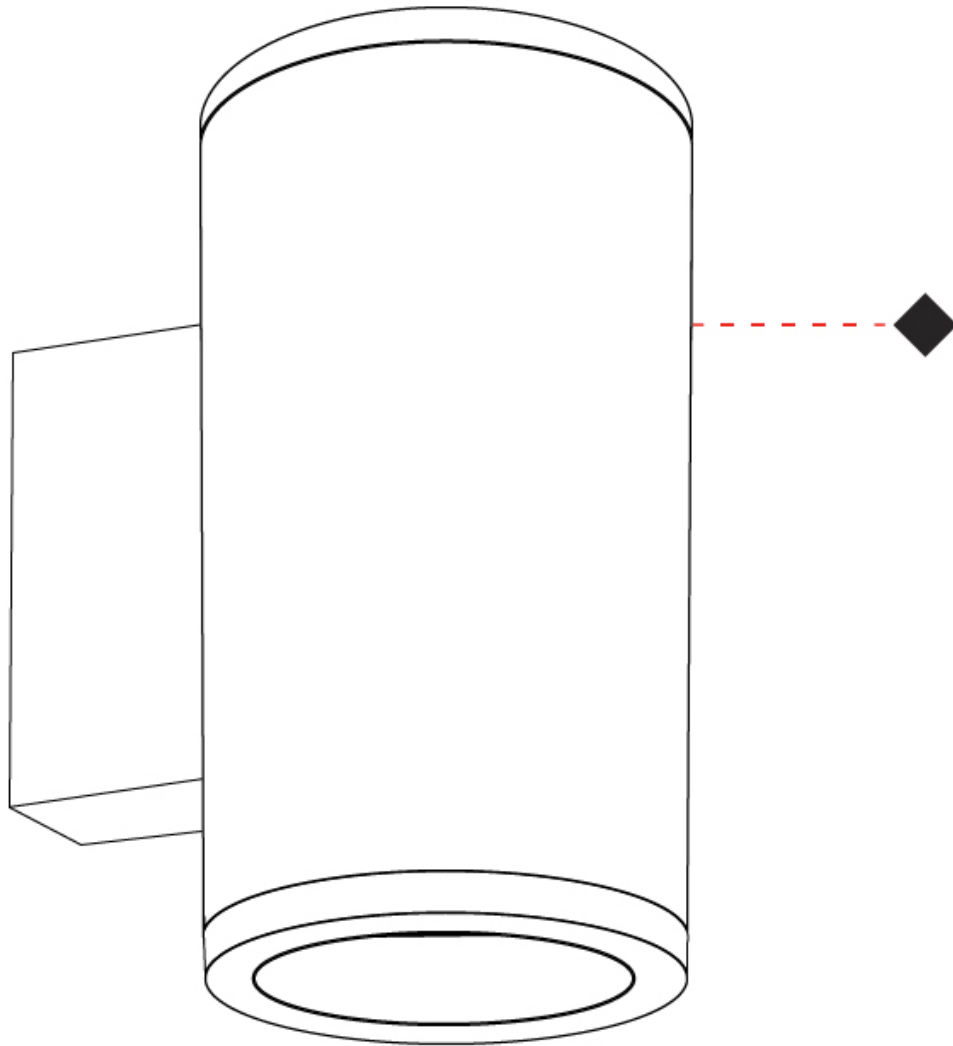

E9W350-

PROJECT _____

TYPE _____

SPECIFIER _____

QUANTITY _____

DATE _____

E