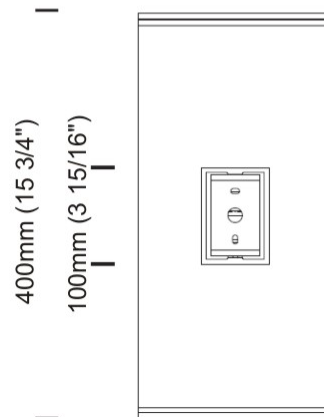

GENERAL

Series: Monaco
 Brand: Platek
 Division: Exterior
 Mounting Type: Surface
 Mounting Location: Wall
 Subcategory: Wall Effect

PHYSICAL

Shape: Cylinder
 Diameter (mm): 200
 Diameter (in): 7 7/8
 Height (mm): 425
 Height (in): 16 3/4
 Extension (mm): 280
 Extension (in): 11
 Light Distribution: Direct / Indirect
 Weight (kg): 6 / 8
 Weight (lbs): 13.23 / 17.64
 Screws: A4 stainless steel
 Diffuser: Clear tempered glass
 Fixture Finish: [BLK](#) / [WHI](#) / [GRY](#) / [COR](#) / [ANT](#) / [BRZ](#)
 Fixture Material: Extruded Aluminum

Optic°: [Double Emission](#)
 Beam Angle: 9 / 50 / 9/45

RATINGS AND CERTIFICATIONS

Certified By: Certified for North American Standards
 IP rating: IP65
 IK Rating: IK10
 Bug Rating: B2 U5 G0
 Upon Request: Higher Maximum Ambient Temperature

PROJECT
TYPE
SPECIFIER
QUANTITY
DATE

| 280mm (11") |

| 200mm (7 7/8") |

E9W350-

PROJECT _____

TYPE _____

SPECIFIER _____

QUANTITY _____

GENERAL

Series: Monaco
 Brand: Platek
 Division: Exterior
 Mounting Type: Surface
 Mounting Location: Wall
 Subcategory: Wall Effect

PHYSICAL

Shape: Cylinder
 Diameter (mm): 115
 Diameter (in): 4 1/2
 Height (mm): 220
 Height (in): 8 11/16
 Extension (mm): 172
 Extension (in): 6 3/4
 Light Distribution: Direct / Indirect
 Weight (kg): 6
 Weight (lbs): 13.2
 Screws: A4 stainless steel
 Diffuser: Clear tempered glass
 Fixture Finish: [BLK](#) / [WHI](#) / [GRY](#) / [COR](#) / [ANT](#) / [BRZ](#)
 Fixture Material: Extruded Aluminum