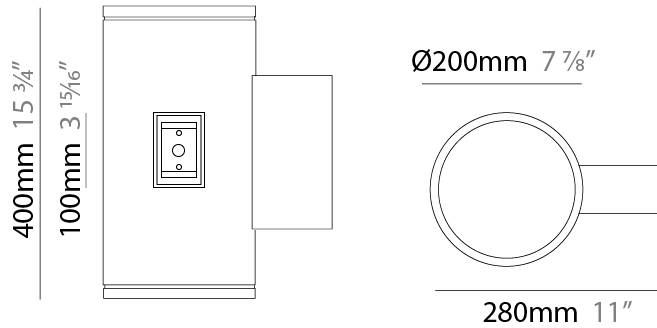

GENERAL

Series: Monaco
Brand: Platek
Division: Exterior
Mounting Type: Surface
Mounting Location: Wall
Subcategory: Wall Effect

PHYSICAL

Shape: Cylinder
Diameter (mm): 115
Diameter (in): 4 1/2
Height (mm): 220
Height (in): 8 11/16
Extension (mm): 172
Extension (in): 6 3/4
Light Distribution: Direct / Indirect
Weight (kg): 6
Weight (lbs): 13.2
Screws: A4 stainless steel
Diffuser: Clear tempered glass
Fixture Finish: [BLK](#) / [WHI](#) / [GRY](#) / [COR](#) / [ANT](#) / [BRZ](#)
Fixture Material: Extruded Aluminum

ELECTRICAL

Lamp Type: LED
Input Wattage (W): 22
Total Output Wattage (W): 18.5
Dimming: Non-Dimming / Phase Dimming (120vac Only)
Driver Included: Yes
Driver Location: Integrated
Driver Type: Constant Current - Universal
Driver Class: Class 2
Input Voltage (V): 120 - 277
Constant Current (MA): 250
Upon Request: (Not included - see components [IP65 or higher enclosure to be supplied by others]) Remote: 0-10Vdc dimming

LED

Number of LEDs: 2
Color Temperature (°K): [3000](#) / [4000](#)
Max. Delivered Lumen (lm): 960 / 990
Nominal Lumen (lm): 2500 / 2730
CRI: >80 CRI
Lamp Life (hrs): 60000

OPTICAL

Optic®: [Double Emission](#)
Beam Angle: 13 / 60 / 13/60

RATINGS AND CERTIFICATIONS

Certified By: Certified for North American Standards
IP rating: IP65
IK Rating: IK08
Bug Rating: B1 U3 G0
Upon Request: Higher Maximum Ambient Temperature