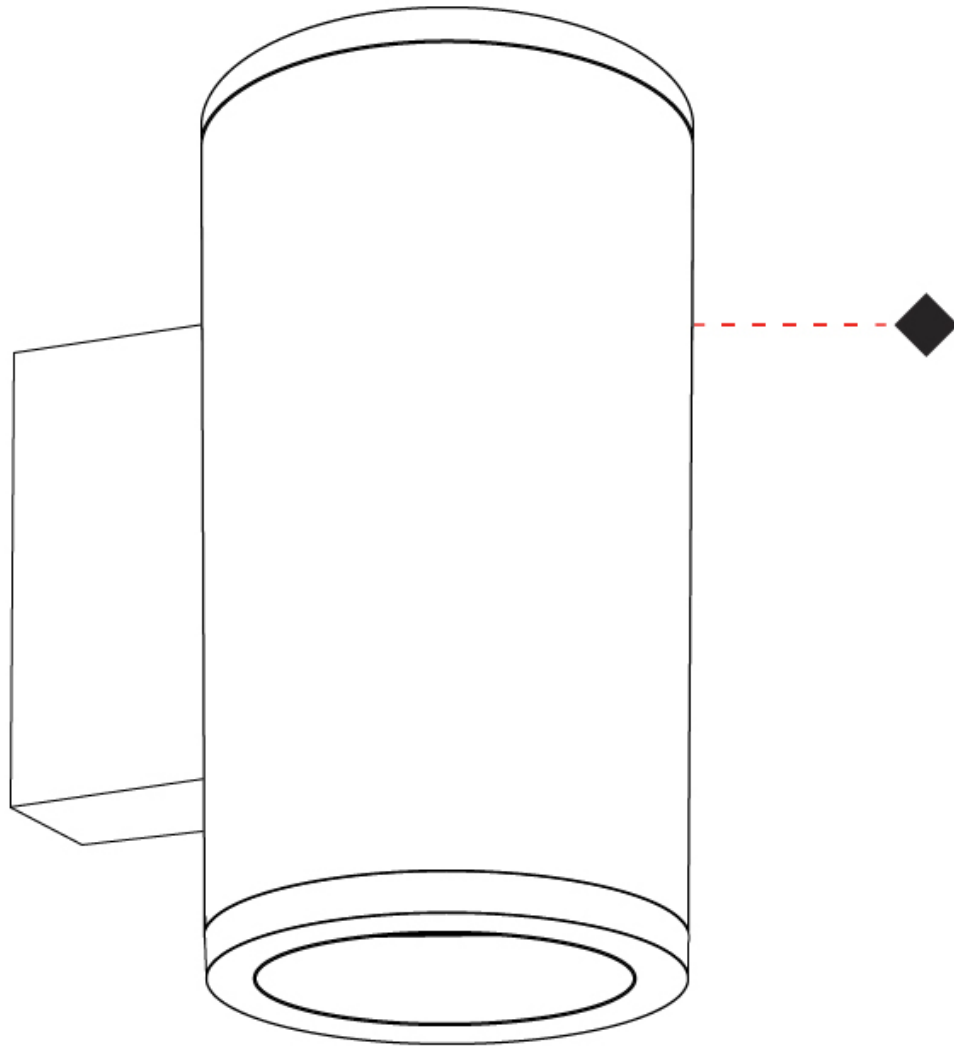

E9W590-

PROJECT _____

TYPE _____

SPECIFIER _____

QUANTITY _____

DATE _____

E